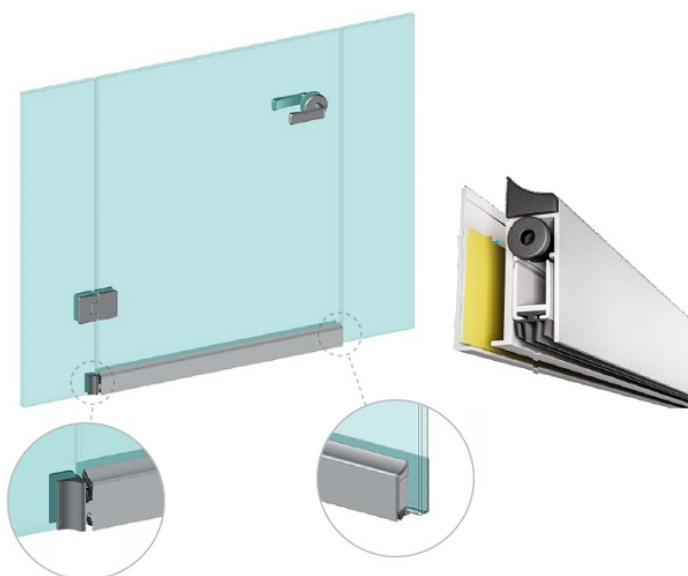

PRODUCT SHEET

Description:

Drop Down Alu Profile, "B" ,F/Glass Doors, 930mm, W/Adhesive Tape, 40mm Profile Height, 14mm Drop Function, Can be shorten, 150mm on the opposite Side to the Plunger, Tested to 200.000, closing Cycles, Anodized Finish, Balloon Silicon Seal (B)

Item number:

15.22.650-0

Units	Box	Carton	HS Code	Barcode
Set	1	25	8302415000	 5704866455480

PLUNGER TYPE

SEALS

B

SISO A/S

Mileparken 11
DK-2740 Skovlunde
Denmark
VAT: DK 24786013