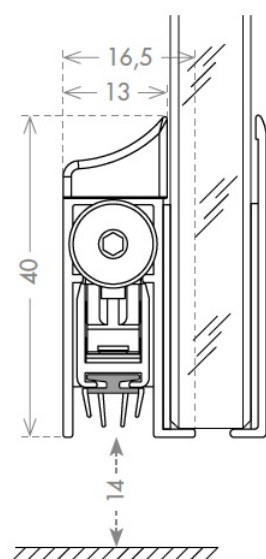

PRODUCT SHEET

Description:

Drop Down Alu Profile, "B" ,F/Glass Doors, 930mm, W/Adhesive Tape, 40mm Profile Height, 14mm Drop Function, Can be shorten, 150mm on the opposite Side to the Plunger, Tested to 200.000, closing Cycles, Anodized Finish, Balloon Silicon Seal (B)

Item number:

15.22.650-0

Units	Box	Carton	HS Code	Barcode
Set	1	25	8302415000	 5704866455480

PLUNGER TYPE

SEALS

B

SISO A/S

Mileparken 11
DK-2740 Skovlunde
Denmark
VAT: DK 24786013